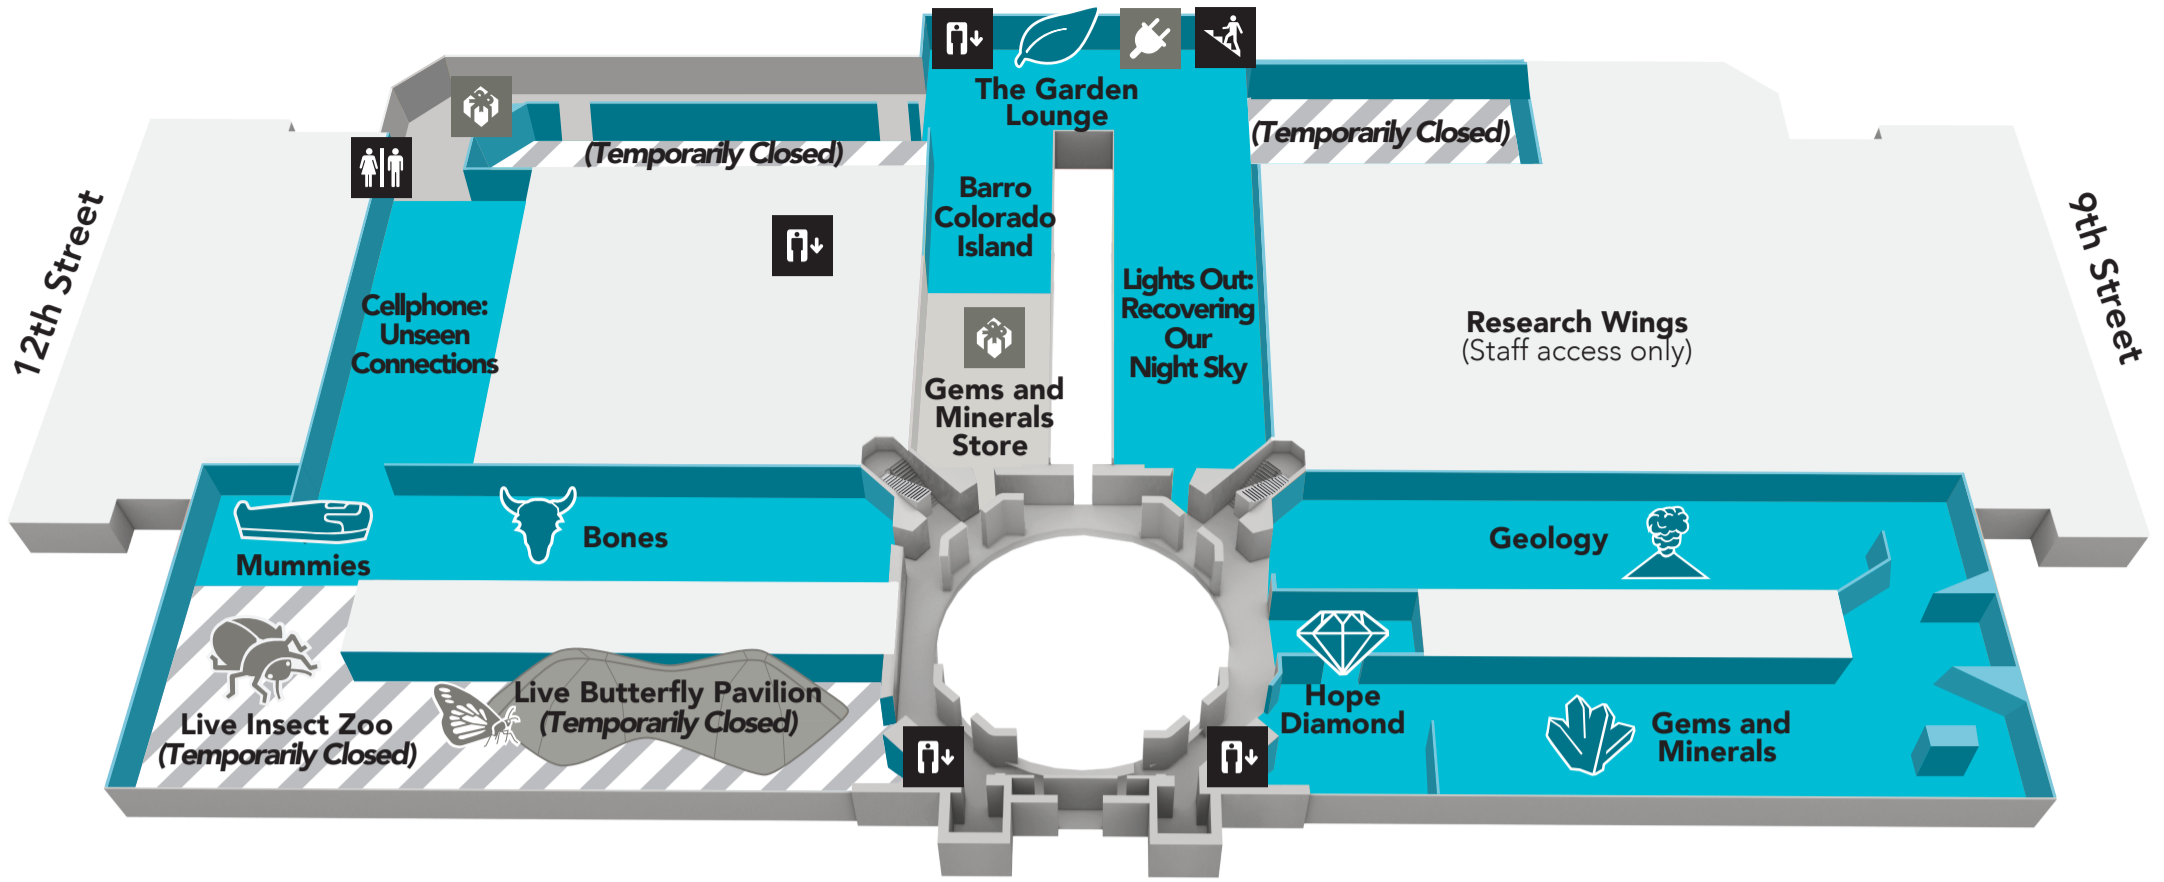

MAP OF THE SMITHSONIAN NATIONAL MUSEUM OF NATURAL HISTORY

2 SECOND FLOOR

1 FIRST FLOOR

Entrance from National Mall

Entrance from Constitution Avenue

G GROUND FLOOR

North

AMENITIES

- Stores
- ATM
- Outlets
- Free Wi-Fi: si-visitor
- Tickets
- Dining
- Wheelchairs

FACILITIES

- Elevator
- Information Desk
- Locker Storage
- Security Office
- Water Bottle Refill Station
- Escalator
- Lactation Room
- Restrooms
- Stairs