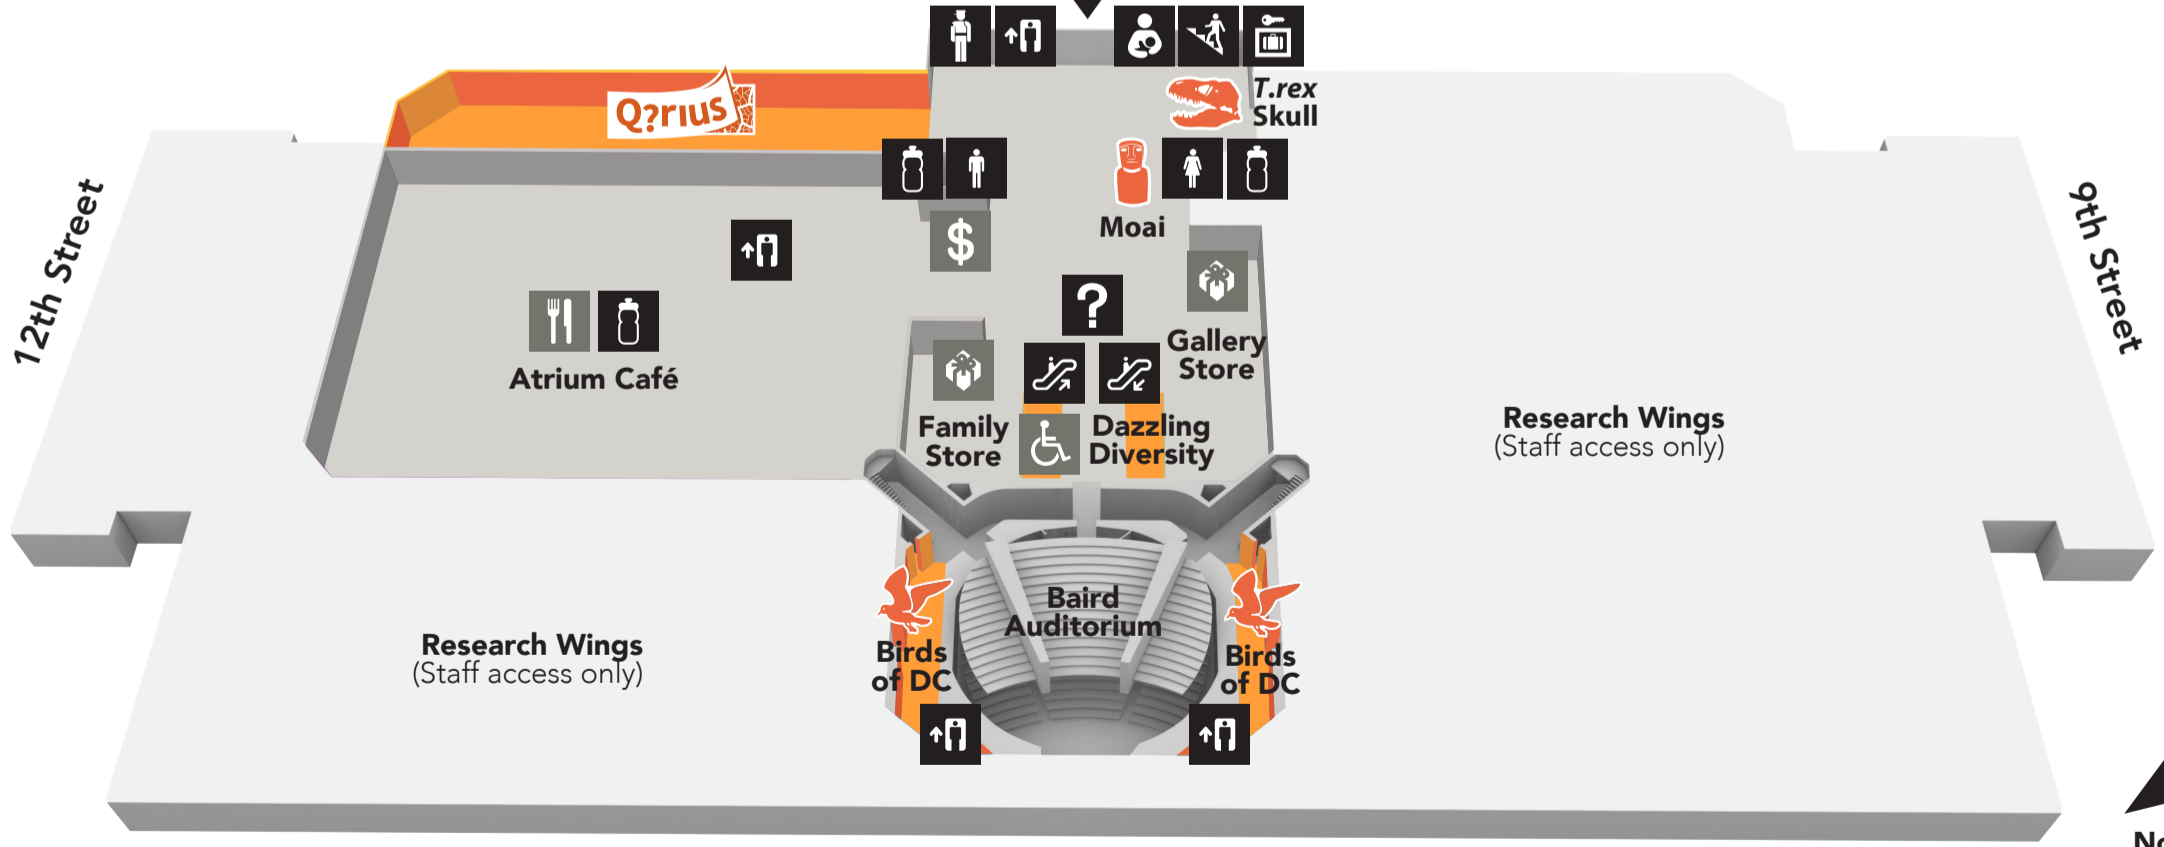

MAP OF THE SMITHSONIAN NATIONAL MUSEUM OF NATURAL HISTORY

2 SECOND FLOOR

1 FIRST FLOOR

Entrance from National Mall

Entrance from Constitution Avenue

G GROUND FLOOR

North

AMENITIES

- Stores
- ATM
- Outlets
- Free Wi-Fi: si-visitor
- Tickets
- Dining
- Wheelchairs

FACILITIES

- Elevator
- Information Desk
- Locker Storage
- Security Office
- Water Bottle Refill Station
- Escalator
- Lactation Room
- Restrooms
- Stairs